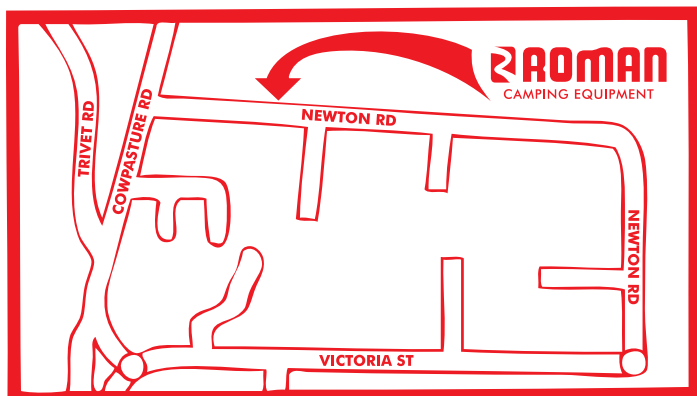

**EVERYTHING MUST GO  
LUCKY DOOR PRIZES  
& GIVEAWAYS**

**4 DAYS ONLY**  
THURSDAY 3RD JUNE - SUNDAY 6TH JUNE  
9am - 5pm

**\$1/2 MILLION\***  
**WAREHOUSE SALE**  
\*rrp

**UPTO  
70%  
OFF**  
rrp

[www.roman.com.au](http://www.roman.com.au)

**ROMAN**

*"born to explore"*

**195 - 199 NEWTON ROAD, WETHERILL PARK | Ph:9669 4288**